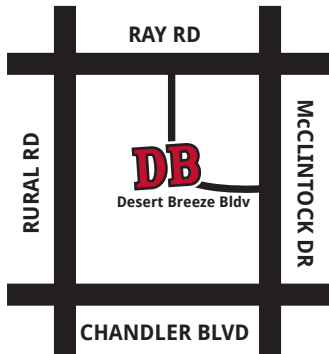

$2 OFF ✂

The Purchase of a Book of
20 Tickets
on your next visit

Not valid with any other coupons, discounts or special offers. Prices & operating schedule subject to change without notice. Closed July & August. Height restrictions apply. Expires 12/31/12.