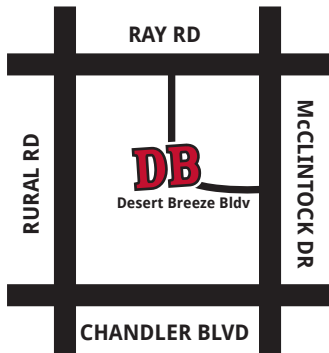

660 North Desert Breeze Blvd., East
Chandler, AZ 85226

Phone: 480-893-6652 | www.desertbreezerr.com

**YOU ARE INVITED TO A
BIRTHDAY
PARTY!**

**YOU ARE INVITED TO A
BIRTHDAY
PARTY!**

Date:

Time:

RSVP:

660 North Desert Breeze Blvd., East
Chandler, AZ 85226
Phone: 480-893-6652 | www.desertbreezerr.com

You're Invited to

DESERT BREEZE

Railroad

Join us in celebrating

Birthday

Date:

Time:

RSVP: