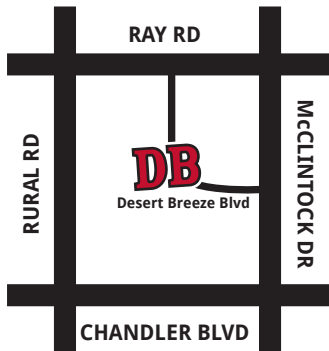

$2 OFF ✂

The Purchase of a Book of
20 Tickets
on your next visit

Not valid with any other coupons, discounts or special offers. Prices & operating schedule subject to change without notice. Closed July & August. Height restrictions apply. Expires 12/31/19.