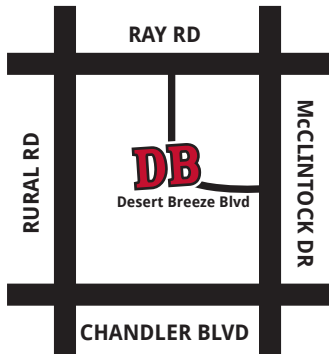

660 North Desert Breeze Blvd., East  
Chandler, AZ 85226

Phone: 480-893-6652 | [www.desertbreezerr.com](http://www.desertbreezerr.com)

**YOU ARE INVITED TO A  
BIRTHDAY  
PARTY!**

**\$2 OFF** ✂

The Purchase of a Book of  
**20 Tickets**  
on your next visit